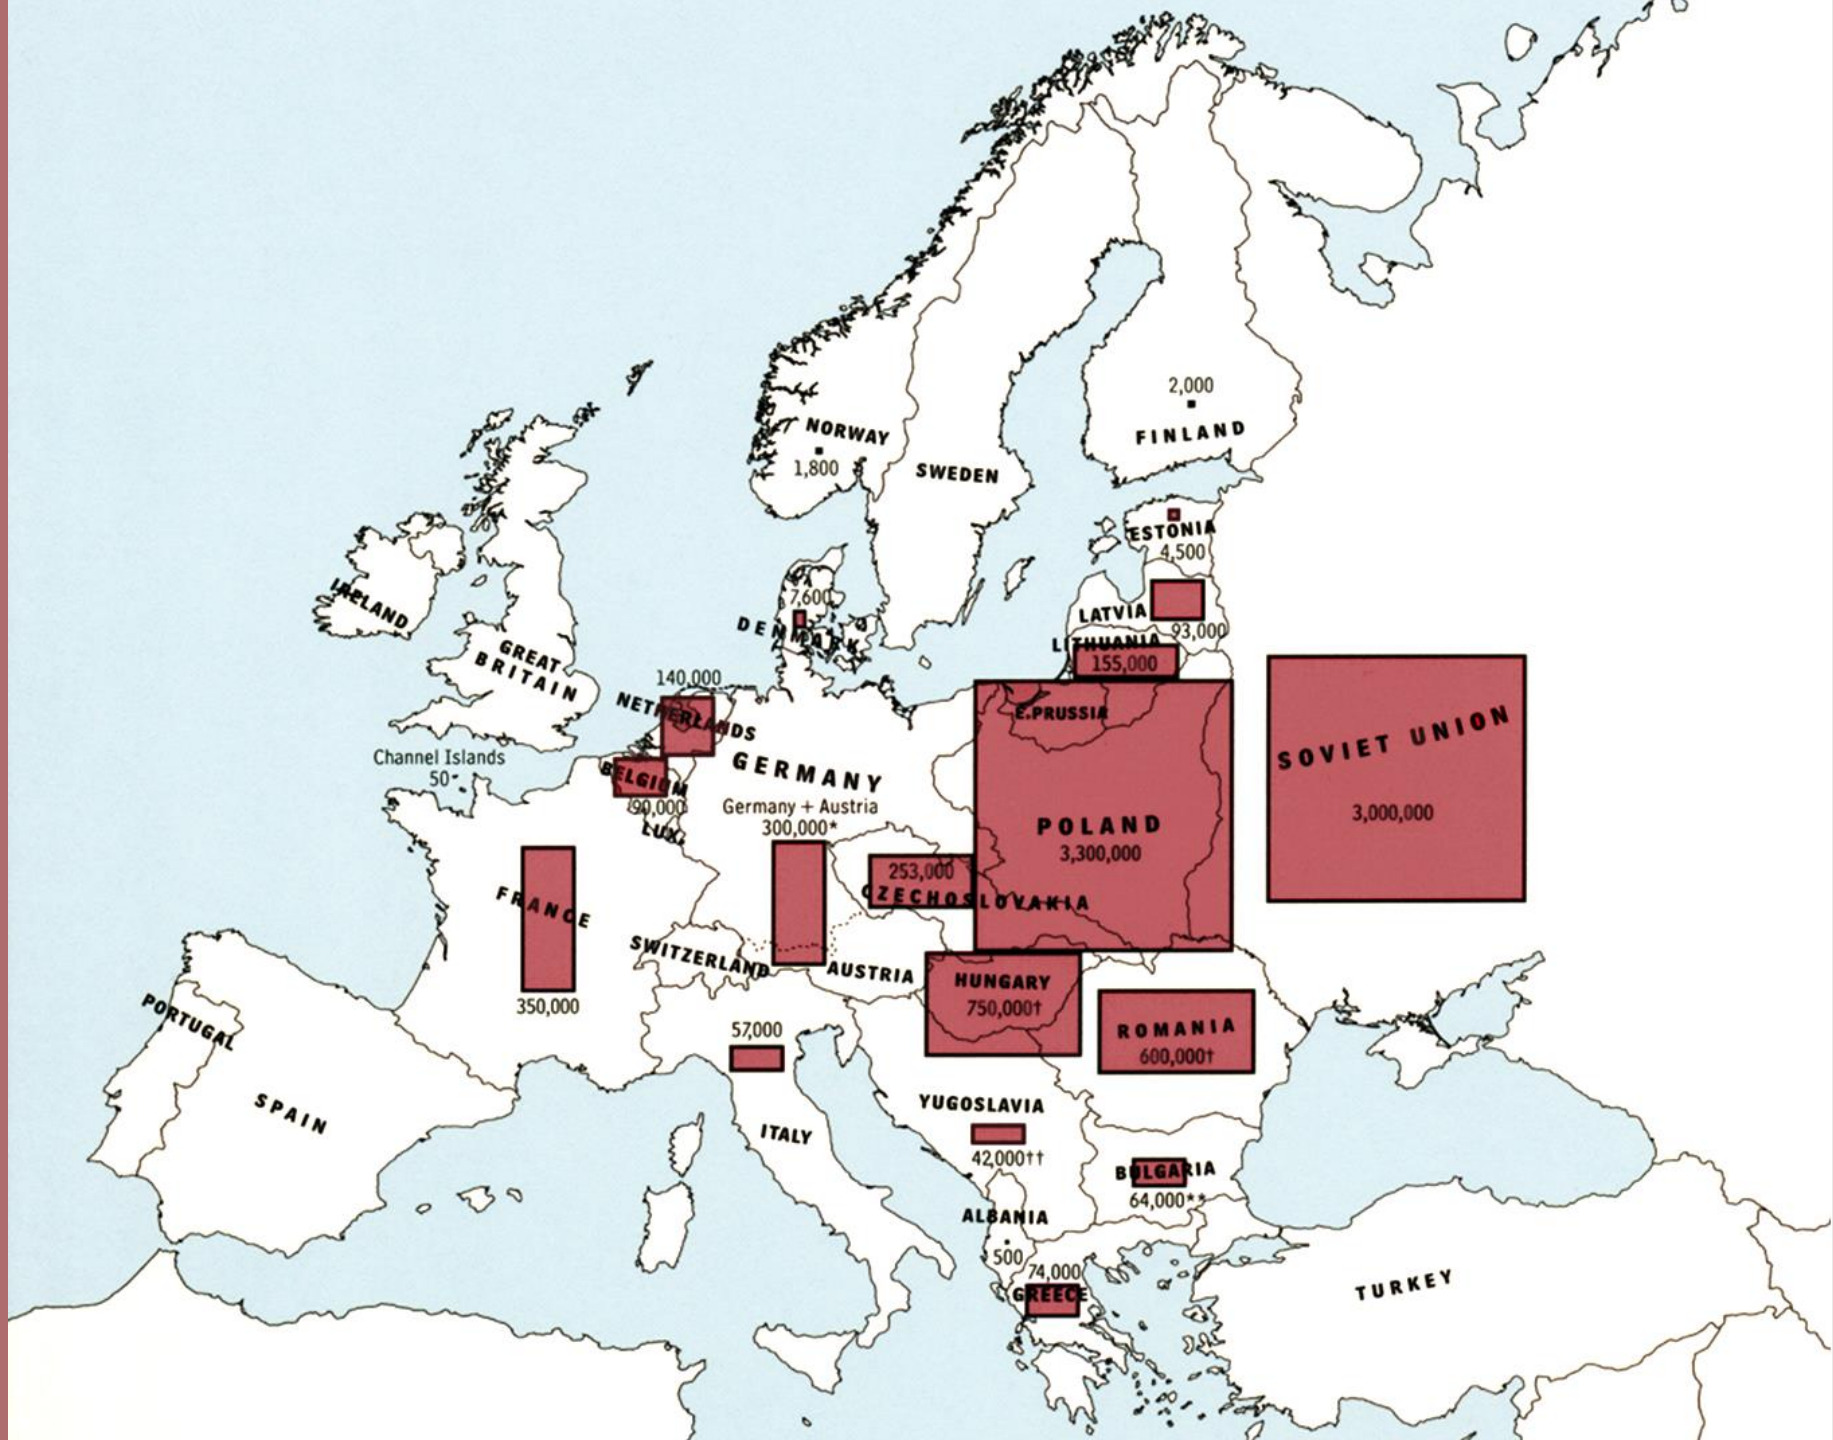

UCL CENTRE FOR HOLOCAUST EDUCATION

The void

What are the enduring consequences of the Holocaust?

The Void

Centre for Holocaust Education

UCL Institute of Education, University College London, Gower Street, London, WC1H 0AL,