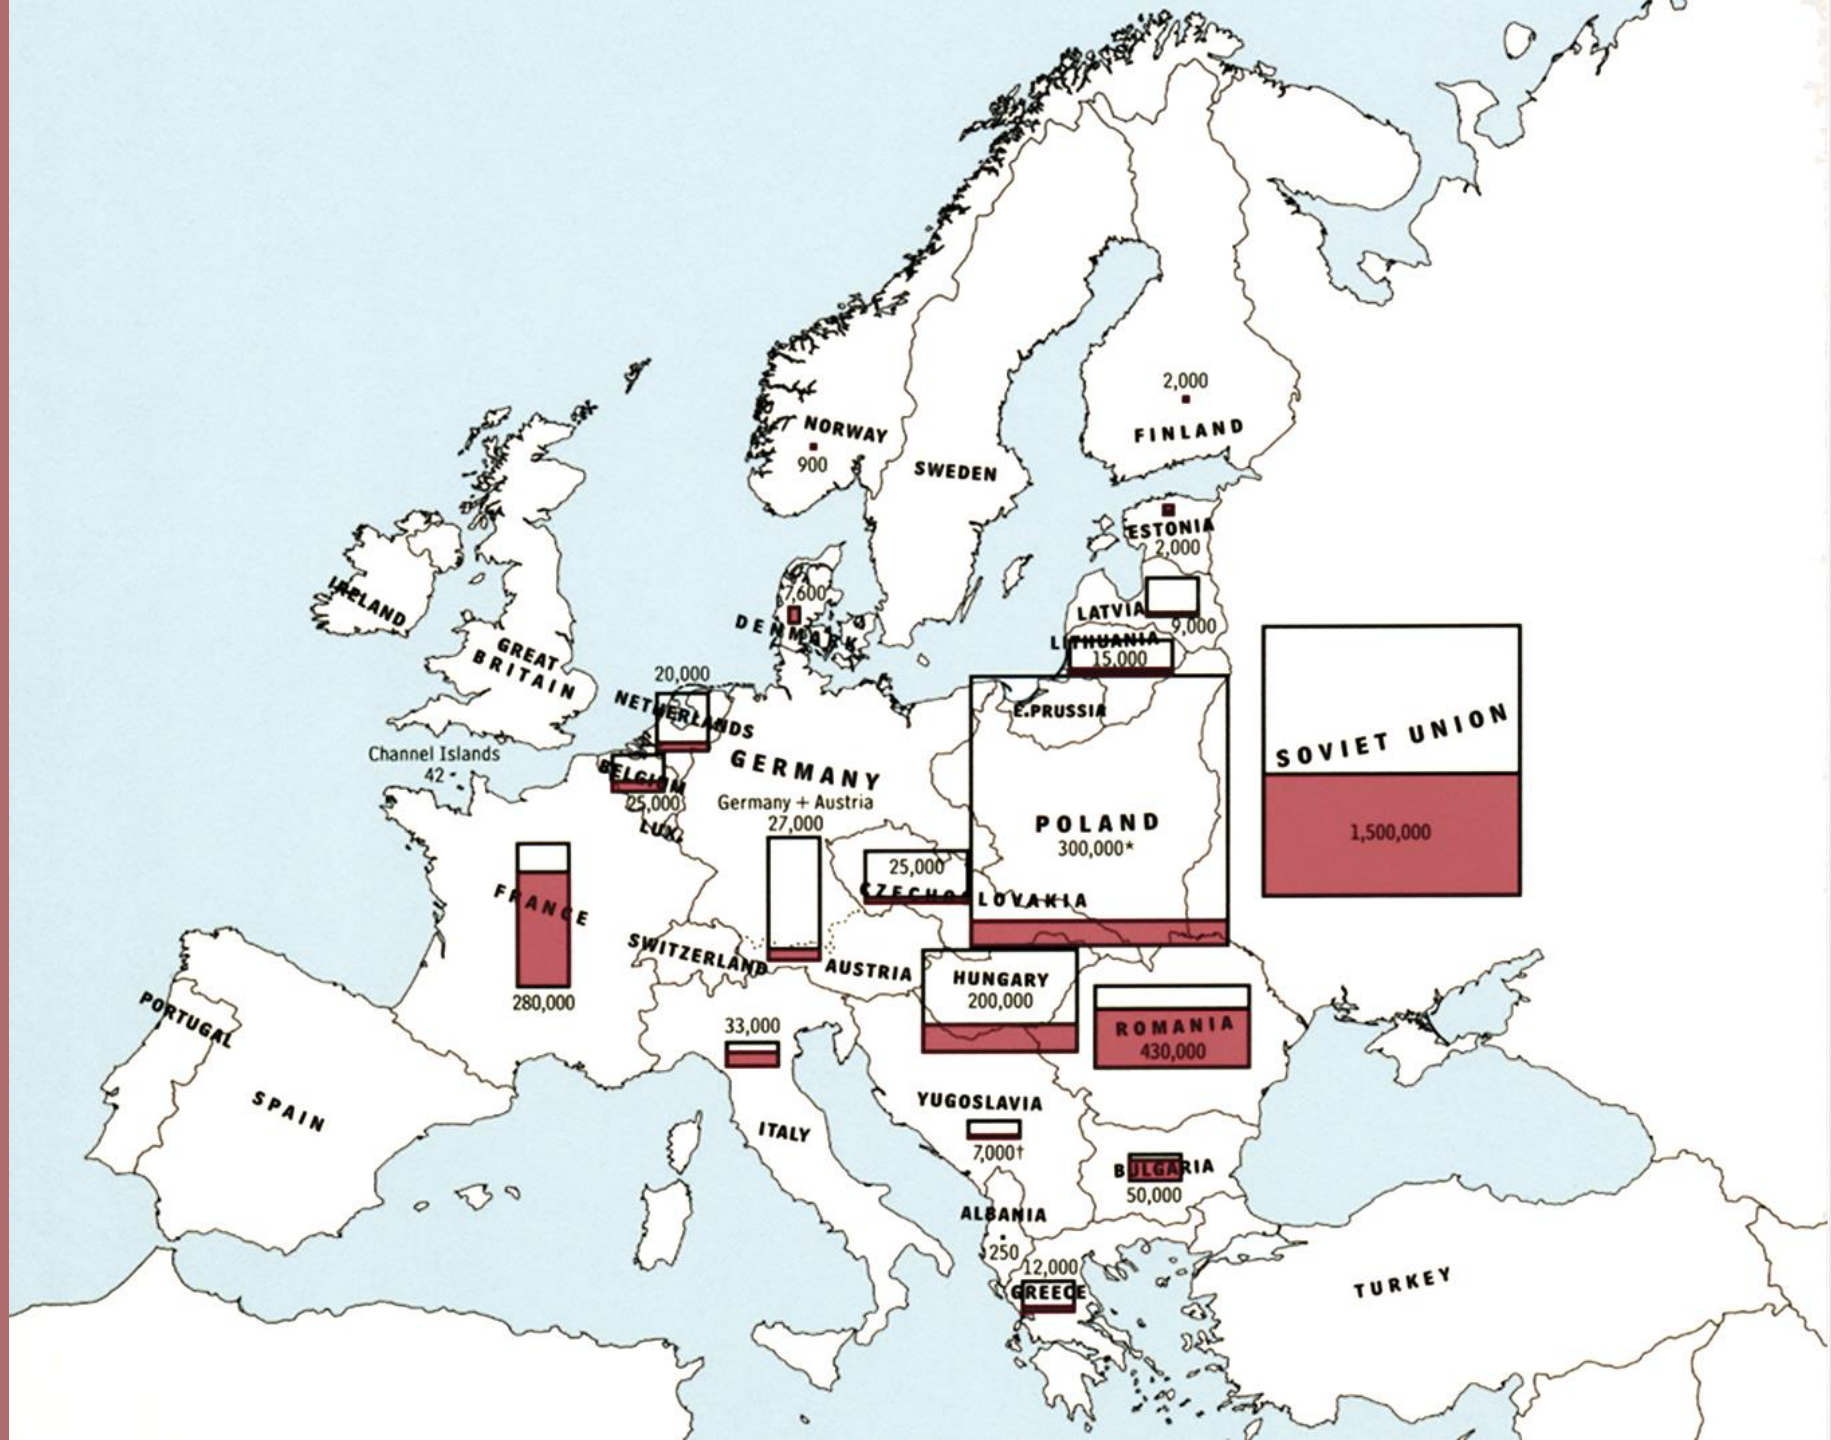

UCL CENTRE FOR HOLOCAUST EDUCATION

The void

What are the enduring consequences of the Holocaust?

The Void

Centre for Holocaust Education

UCL Institute of Education, University College London, Gower Street, London, WC1H 0AL,